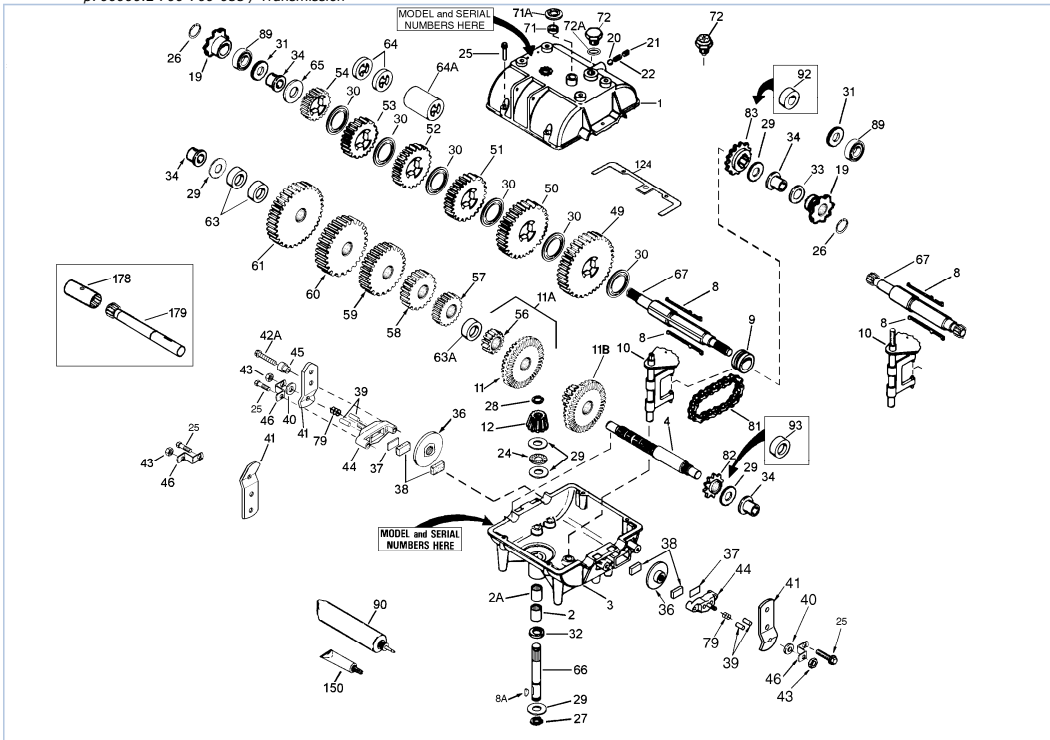

p700000.2 700-700-055 / Transmission

Part List

p700000.2 700-700-055 / Transmission

REF #	ITEM #	DESCRIPTION	QTY	REMARK
1	772083A	Transmission Cover		
2	780086A	Needle Bearing		
2A	780142	Needle Bearing		
3	770061A	Transmission Case		
4	776134	Countershaft		
8	792089A	Shifter Key		
9	784266	Shift Collar		
10	784267	Shift Rod & Fork		
11	778154	Bevel Gear (42 teeth-steel)		
12	778153	Input Bevel Pinion (steel)		
19	786095	Sprocket (12 teeth)		
20	792077A	Steel Ball, 5/16" dia.		
21	792078	Set Screw, 3/8-16 x 3/8"		
22	792079	Spring		
25	792073A	Screw, 1/4-20 x 1-1/4"		
26	792072	Retaining Ring		
27	792035	Retaining Ring		
28	788040	Retaining Ring		
29	780072	Thrust Washer		
30	780108	Thrust Washer		
30A	780108	Thrust Washer		
32	792001	"O" Ring		
34	780105A	Flanged Bushing		
49	778125	Spur Gear (35 teeth)		
50	778124A	Spur Gear (30 teeth)		
51	778123A	Spur Gear (25 teeth)		
52	778122A	Spur Gear (22 teeth)		
53	778121A	Spur Gear (20 teeth)		
56	778136	Spur Gear (15 teeth-steel)		
57	778126A	Spur Gear (20 teeth)		
58	778127A	Spur Gear (25 teeth)		
59	778128A	Spur Gear (28 teeth)		
60	778129A	Spur Gear (30 teeth)		
65	780109	Thrust Washer (flat)		
66	776135	Input Shaft (3-11/16" long)		
67	776217	Brake Shaft (8-13/16" long)		
71	788069	Square Cut Seal		
72	792074	Threaded Plug		
81	786081	Roller Chain (No. 41 chain, 24 links)		
82	786082	Sprocket (9 teeth)		
83	786083	Sprocket (18 teeth)		
90	788067B	Grease		32 oz. bottle Bentonite grease
150	510334	Gasket Eliminator (Loctite #515)		